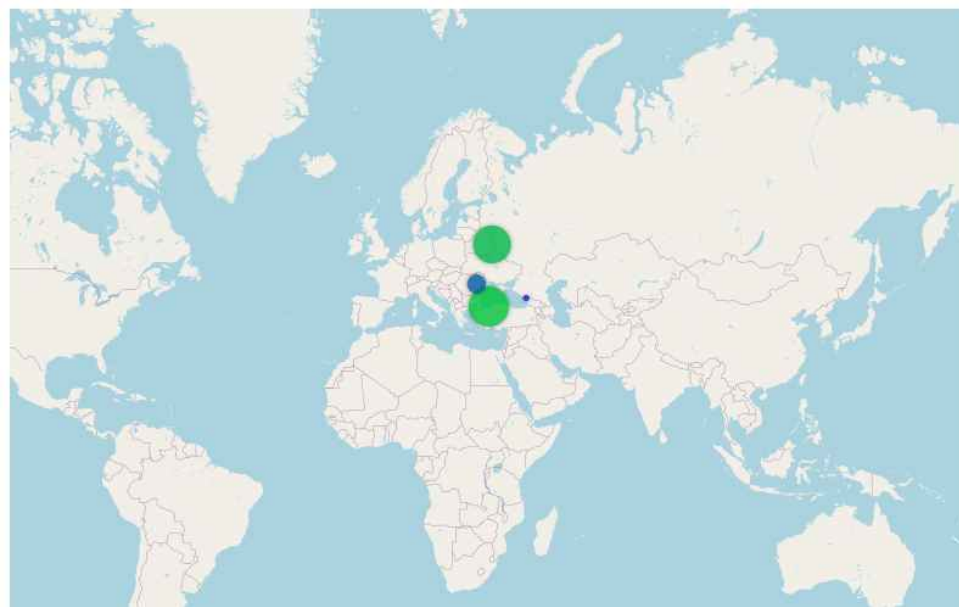

98% Albanian + 2% Russian_Yaroslavl	0.0153673577563934
97% Albanian + 3% Hungarian	0.0154127371776925
89% Albanian + 11% Rumelia_East	0.0154173553653453
98% Albanian + 2% German_East	0.0154247437427464
98% Albanian + 2% Austrian	0.0154647415103592
99% Albanian + 1% German_Erlangen	0.0154969058656849
99% Albanian + 1% Cossack_Kuban	0.0154975986572388
99% Albanian + 1% Moksha	0.0155118973205397

Your ancient map :